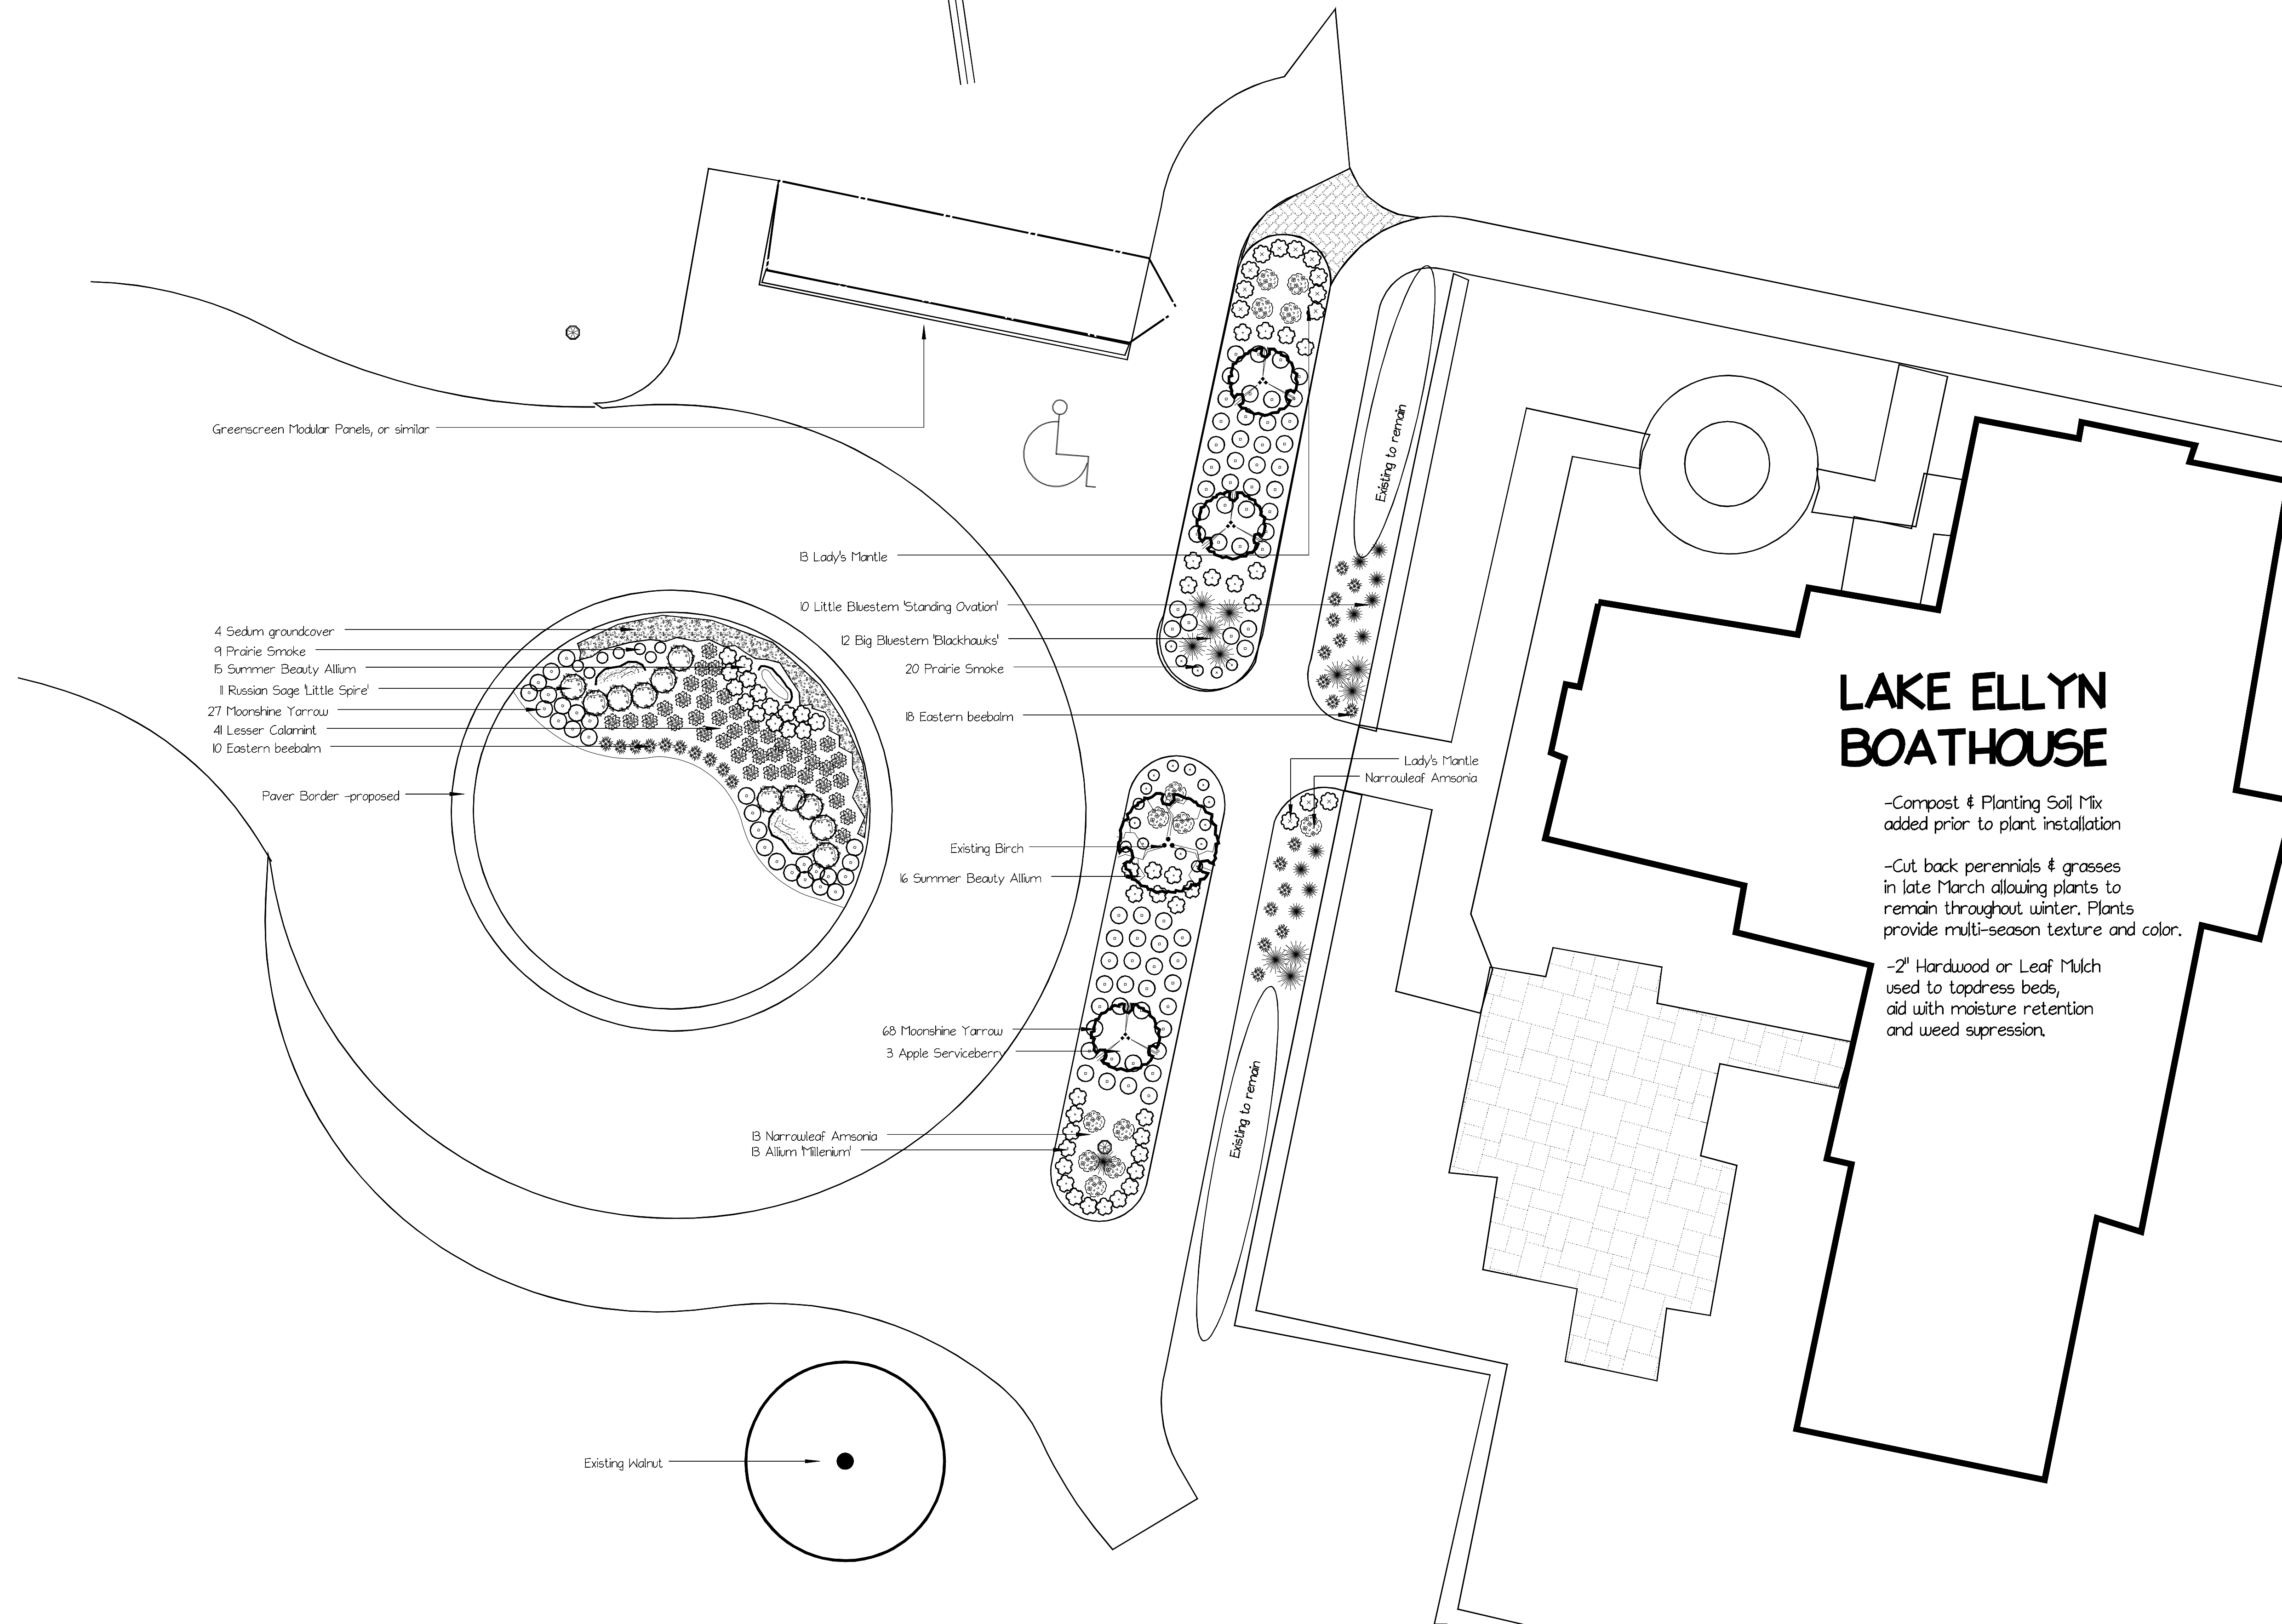

- GERANIUM 'ROZANNE'
- MON MONARDA BRADBURIANA
- PE PORSICARIA 'FIRETAIL'
- PHLOX 'BLUE PARADISE'
- SC SCUTELLARIA INCANA
- SES SESLERIA AUTUMNALIS
- ST STACHYS 'SUMMER ROMANCE'

LAKE ELLYN ESPLANADE
LAKE ELLYN, ILLINOIS
SCALE 1/8" = 1' DATE JANUARY 2022
AUSTIN EISCHEID GARDEN DESIGN, CHICAGO

3 Apple Serviceberry

13 Narrowleaf Amsonia

8 Allium 'Millenium'

Existing to remain

Lady's Mantle
Narrowleaf Amsonia

Existing to remain

Existing Walnut

LAKE ELLYN BATHHOUSE