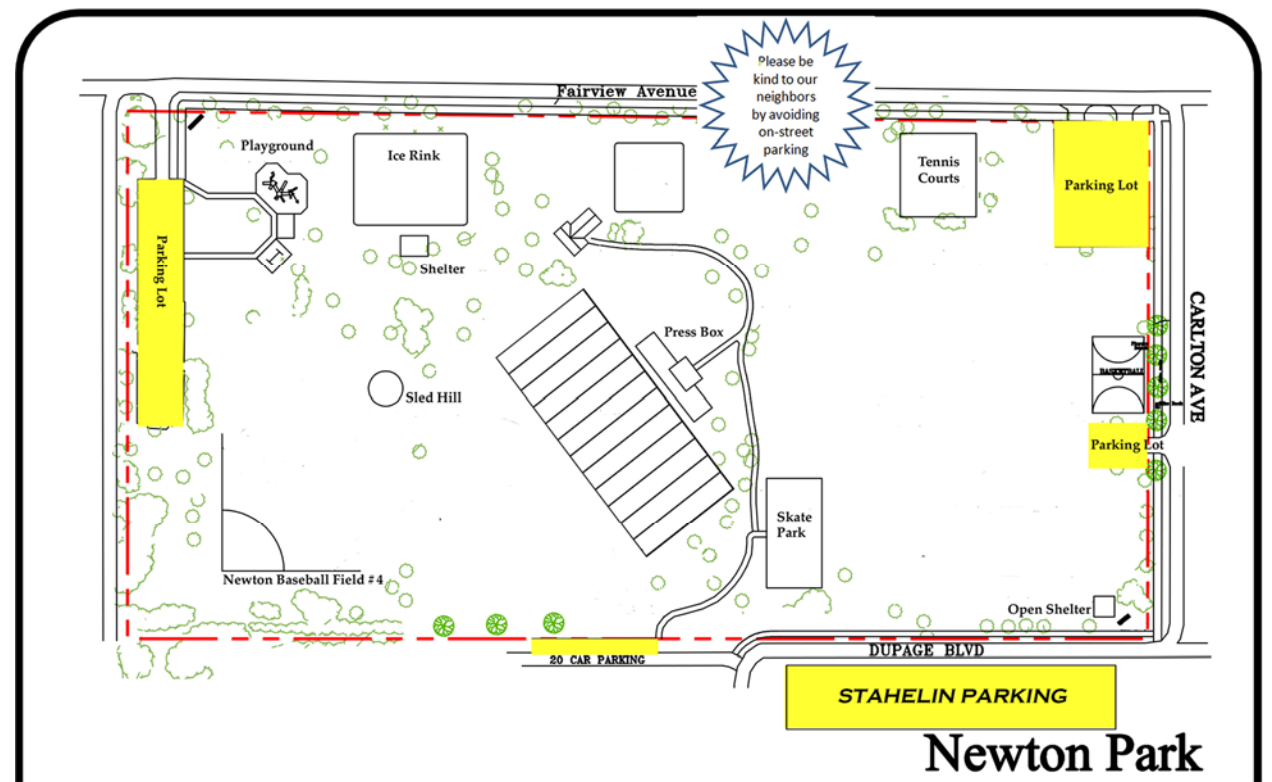

PROGRAM COMMUNICATION:

Website/Email/Print - to be distributed to program participants and visiting teams.

Important Game Day Parking Information

Program (Golden Eagles, Glen Ellyn Rugby, Bulldogs Lacrosse, Glen Ellyn Youth Baseball, etc) home games are played at Newton Park (**Directions**).

Parking lots for all home games are located within Newton Park:

- Northwest corner of the park adjacent to the playground (Fairview Avenue & Exmoor Avenue)
- Northeast corner of the park adjacent to the tennis courts (Fairview Avenue & Carleton Avenue)
- West side of the park adjacent to the basketball court (Carleton Avenue)
- South side of the park across from Brookdale Glen Ellyn (DuPage Avenue)

Additional parking is available at Stahelin Properties to the south of the park off of DuPage Boulevard.

Please be respectful of the neighbors and use the Newton Park lots for parking. DO NOT park on side streets or cul de sacs in the neighborhood. Police will ticket any parking violators.