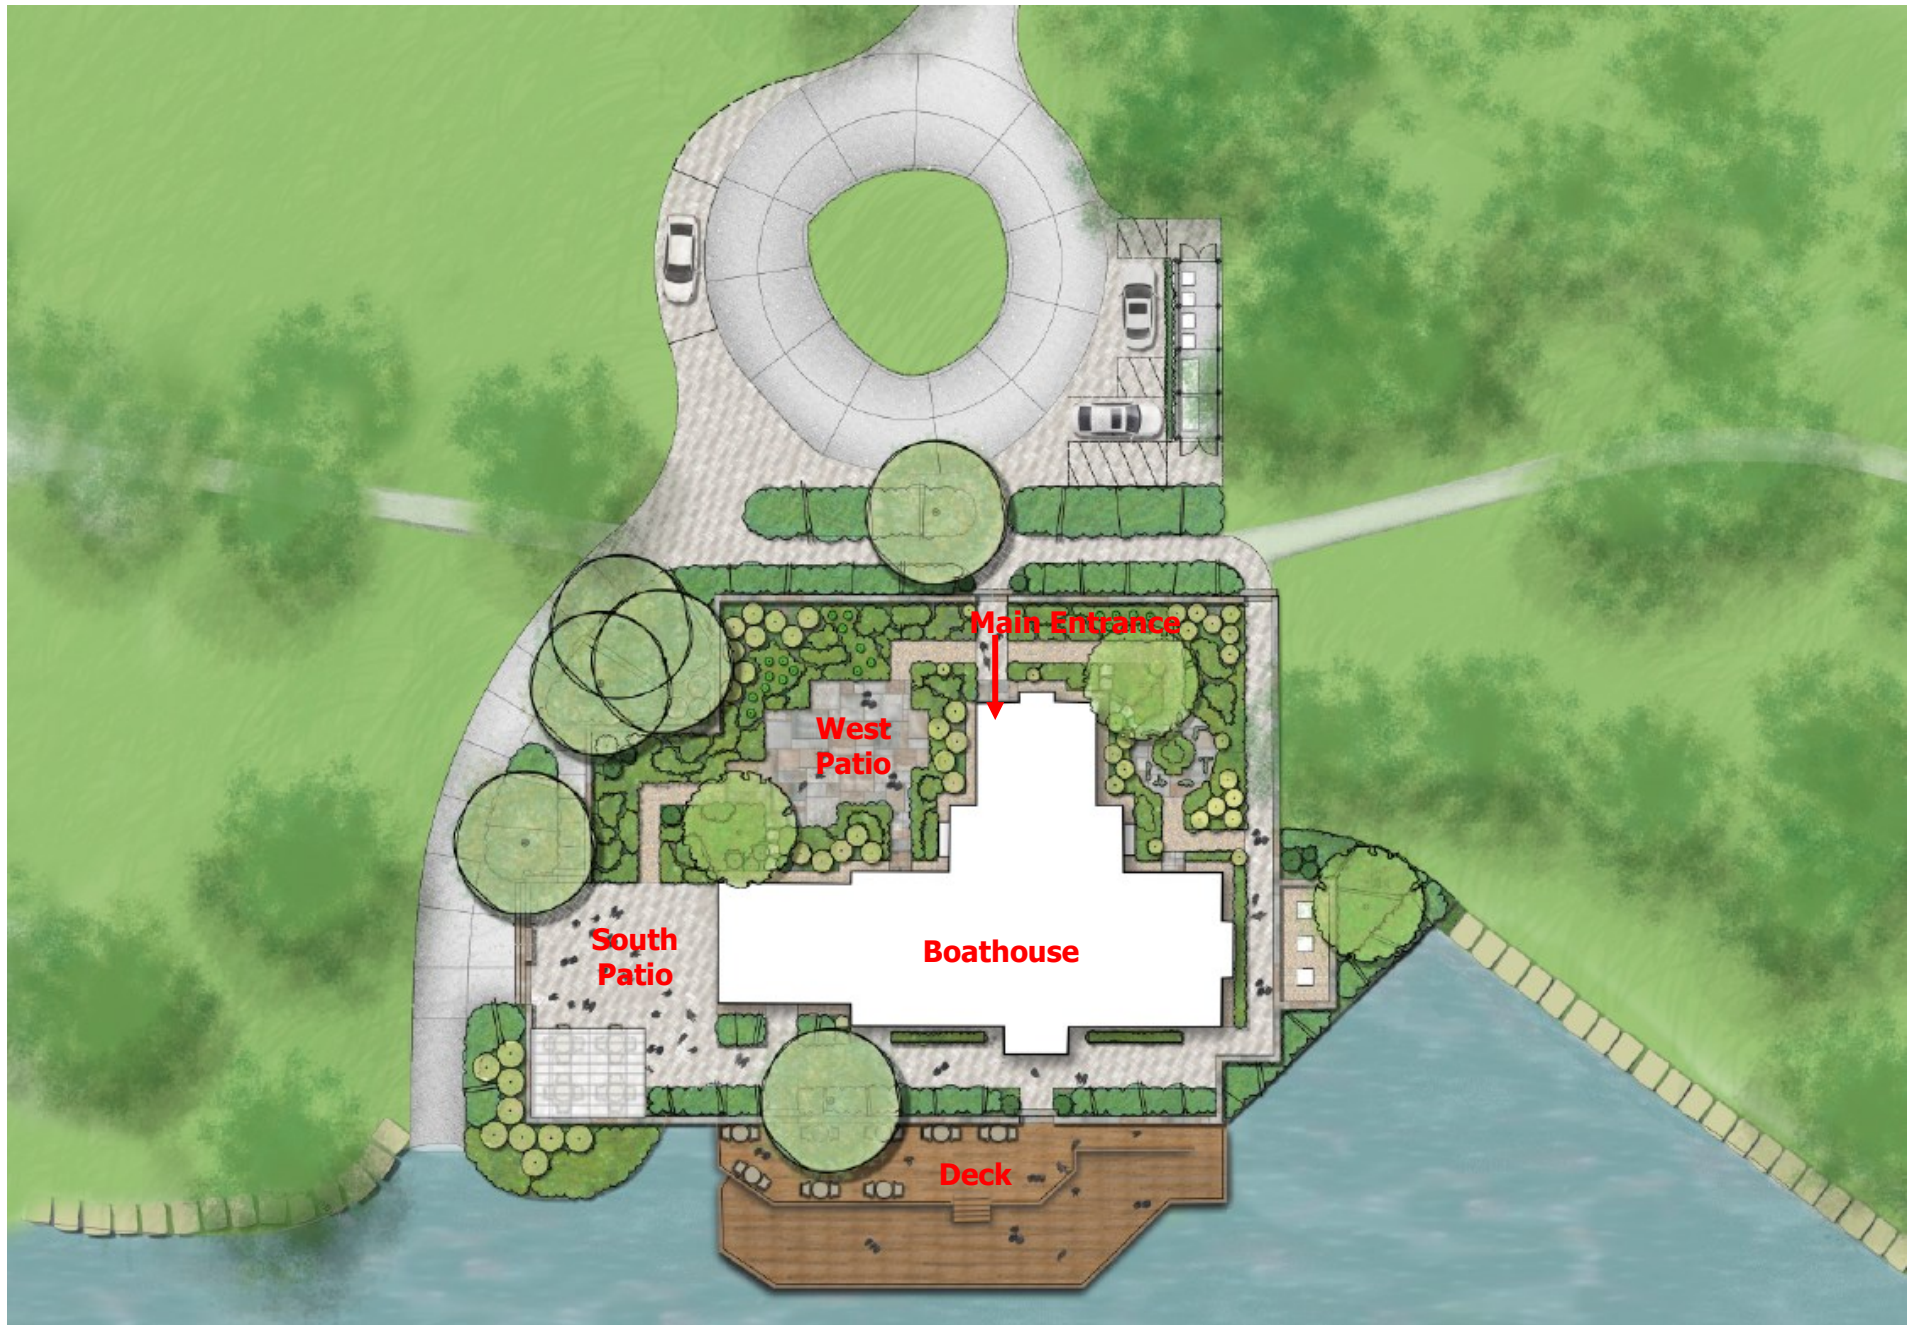

GLEN ELLYN PARK DISTRICT

**Thank you for choosing the Glen Ellyn Park District's
Lake Ellyn Boathouse for your event needs.**

For wedding receptions, showers, graduations, anniversary parties, sales meetings, group luncheons and conferences, use the Lake Ellyn Boathouse to apply a stamp of distinction to your event! The Boathouse is a compelling alternative to standard meeting halls and can be rented by individuals or groups. Inside, enjoy the spaciousness of a 1,840 square-foot hall with seating for up to 120 people, a spacious kitchen with commercial grade refrigerator, freezer, ice machine and warming oven, as well as a working fireplace and access to the lakeside deck and patio.

The GEPD books dates up to one year in advance of today's date.

This calendar was last updated:

January 8, 2019

**Lake Ellyn Boathouse is Accessible to People with Disabilities*

LEBH Exterior Design & Layout