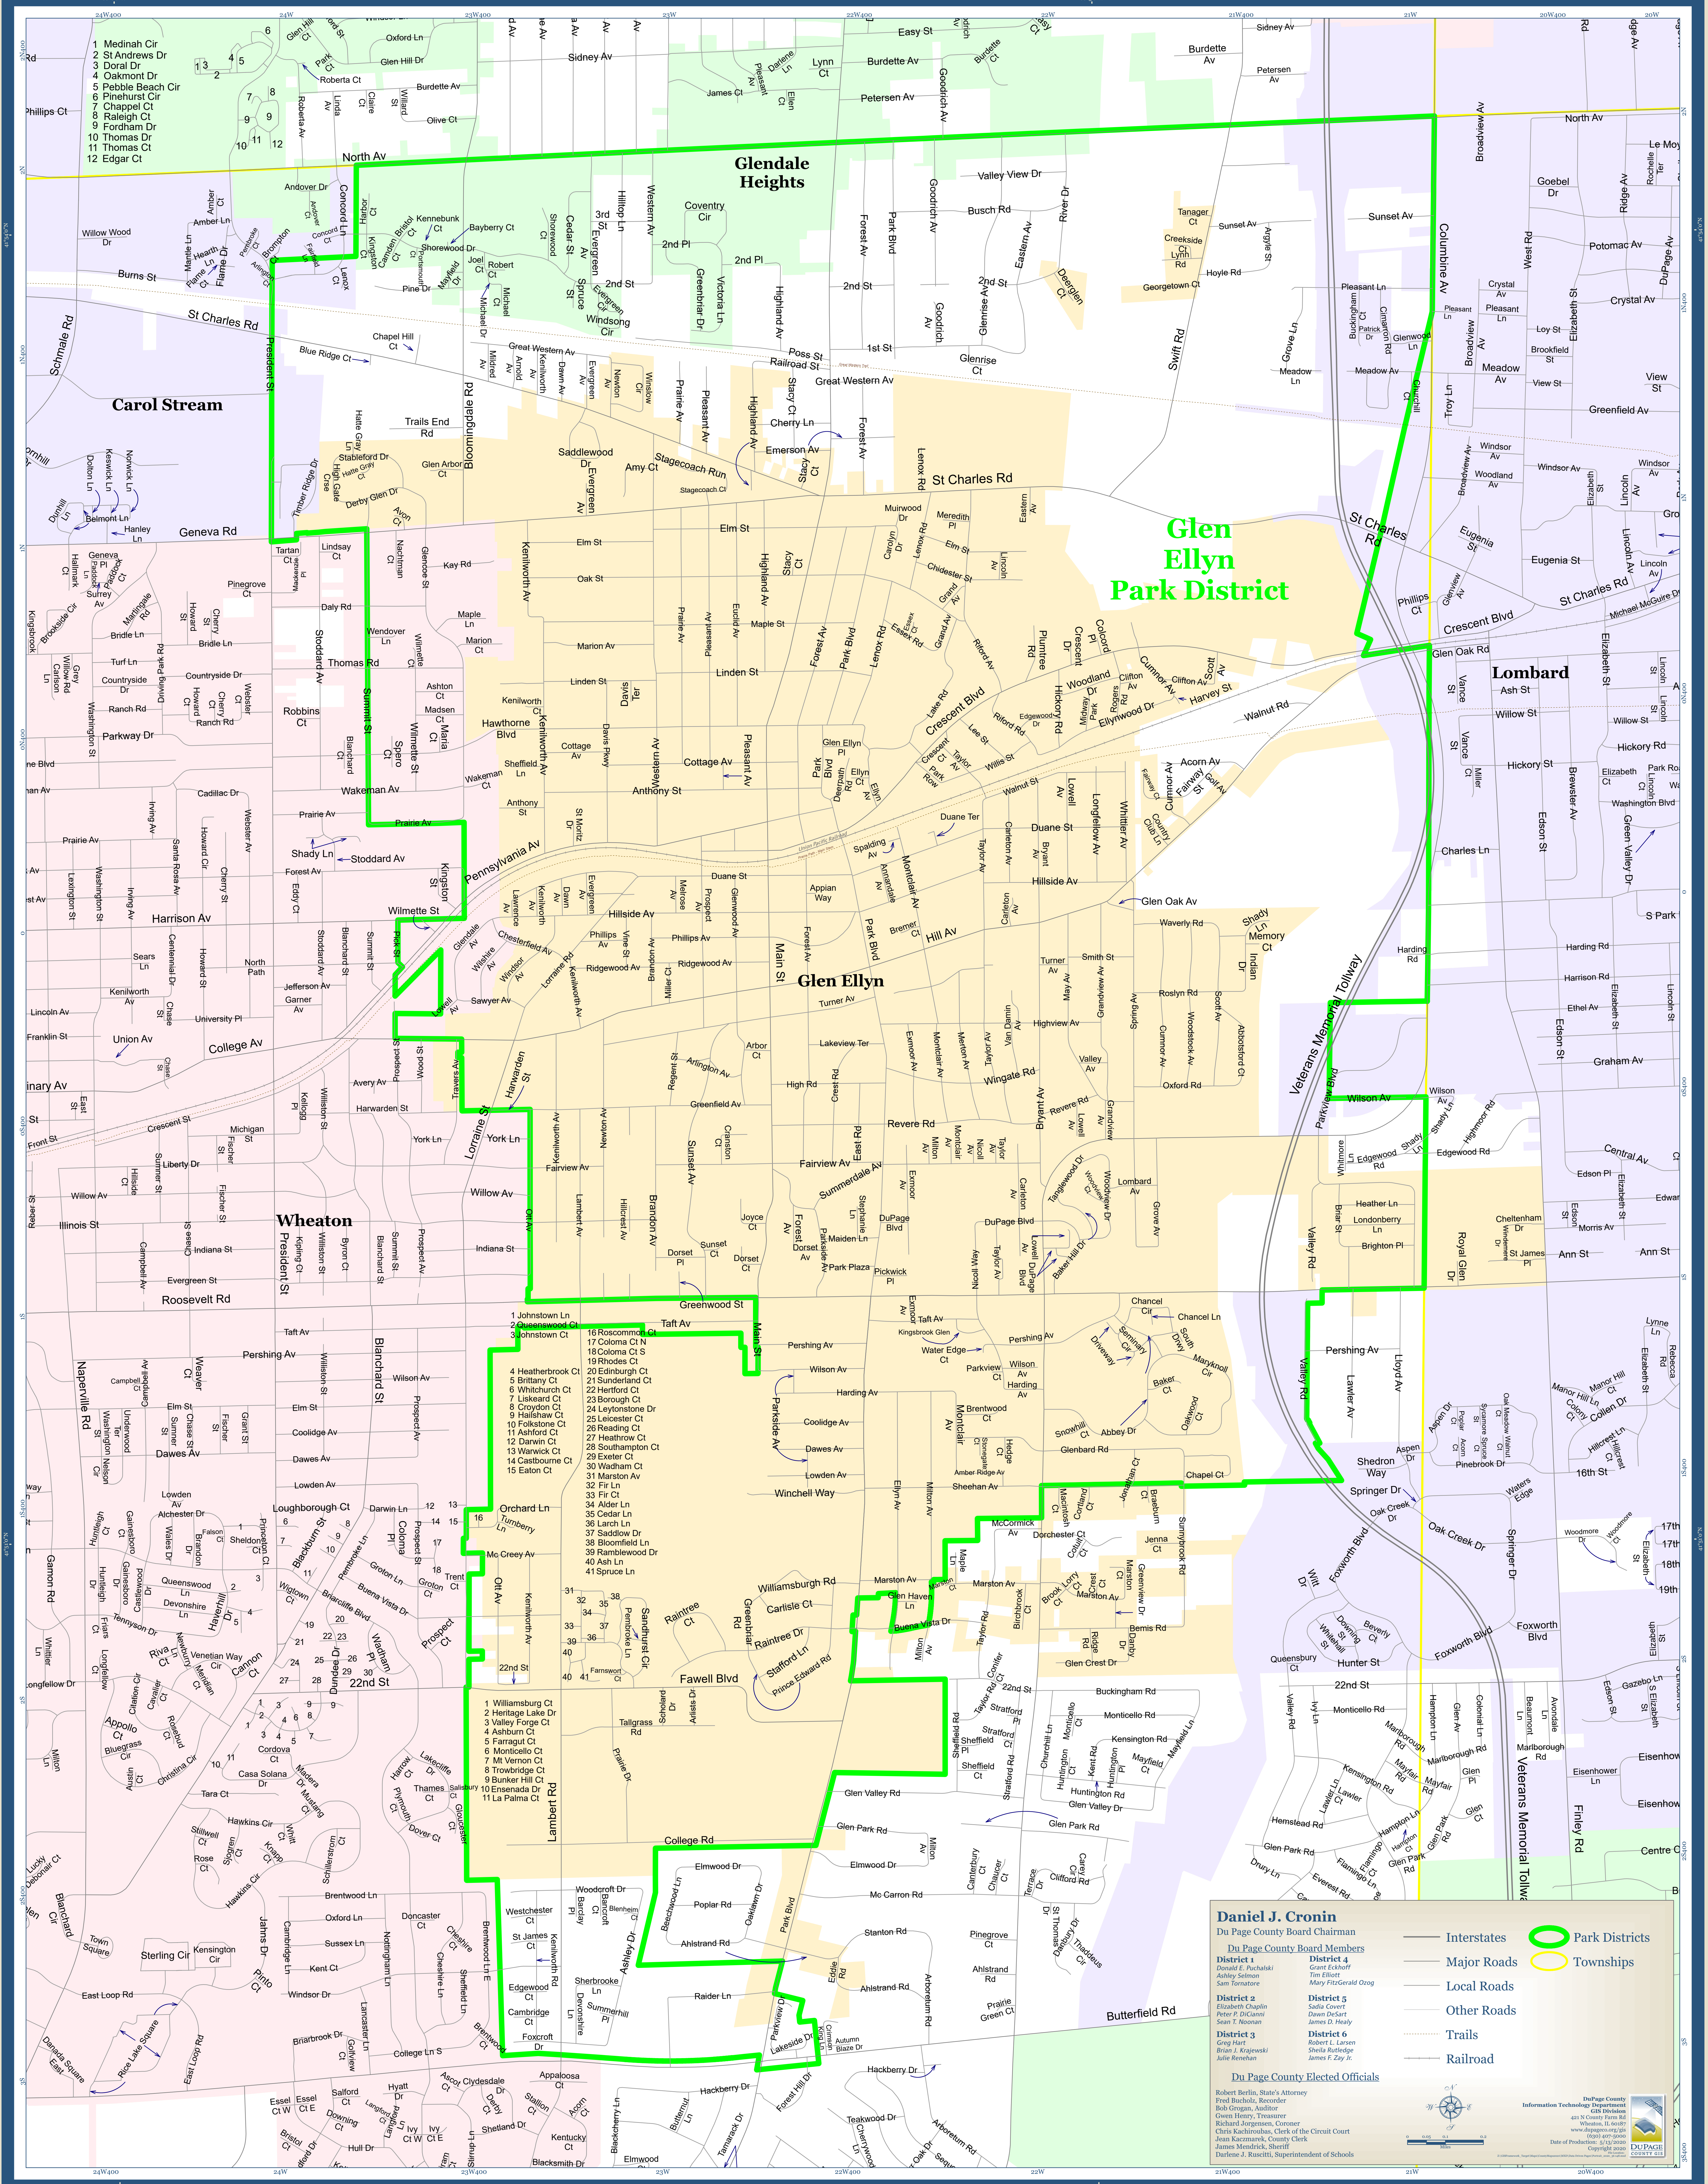

2020 Glen Ellyn Park District

DuPage County, Illinois

Daniel J. Cronin
DuPage County Board Chairman

DuPage County Board Members

District 1 Donald E. Puchalski Ashley Seaman Sam Tomatore	District 2 Elizabeth Chaplin Peter P. DiCarini Sean T. Noonan	District 3 Greg Hart Brian J. Krajewski Julie Koneban	District 4 Grant Eckhoff Tim Elliott Avery Fitzgerald Otag	District 5 Sadia Covert Dawn DeSart James D. Healy	District 6 Robert L. Larsen Shelby Rutledge James F. Zay Jr.
--	--	--	---	---	---

Legend:

- Interstates
- Major Roads
- Local Roads
- Other Roads
- Trails
- Railroad
- Park Districts
- Townships

DuPage County Information Technology Department
421 N County Farm Rd
Wheaton, IL 60187
Date of Production: 05/12/2020
Copyright 2020 DU-PAGE COUNTY, ILL.